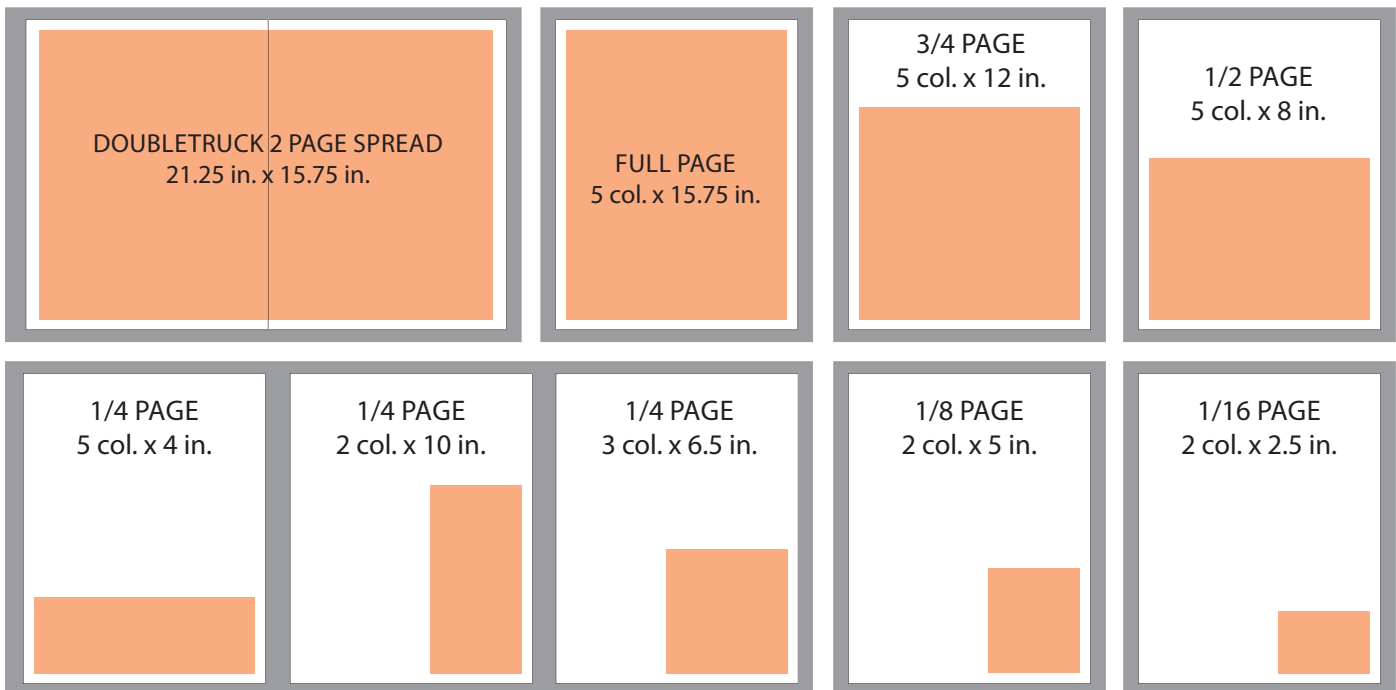

Page size..... 5 Columns {10.25 inches} x 15.75 inches deep

Column width..... 2 inches

Statewide 2x2 Ads

We can help you get your message out statewide with a 2 column x 2 inch ad in all or some of the state's newspapers.