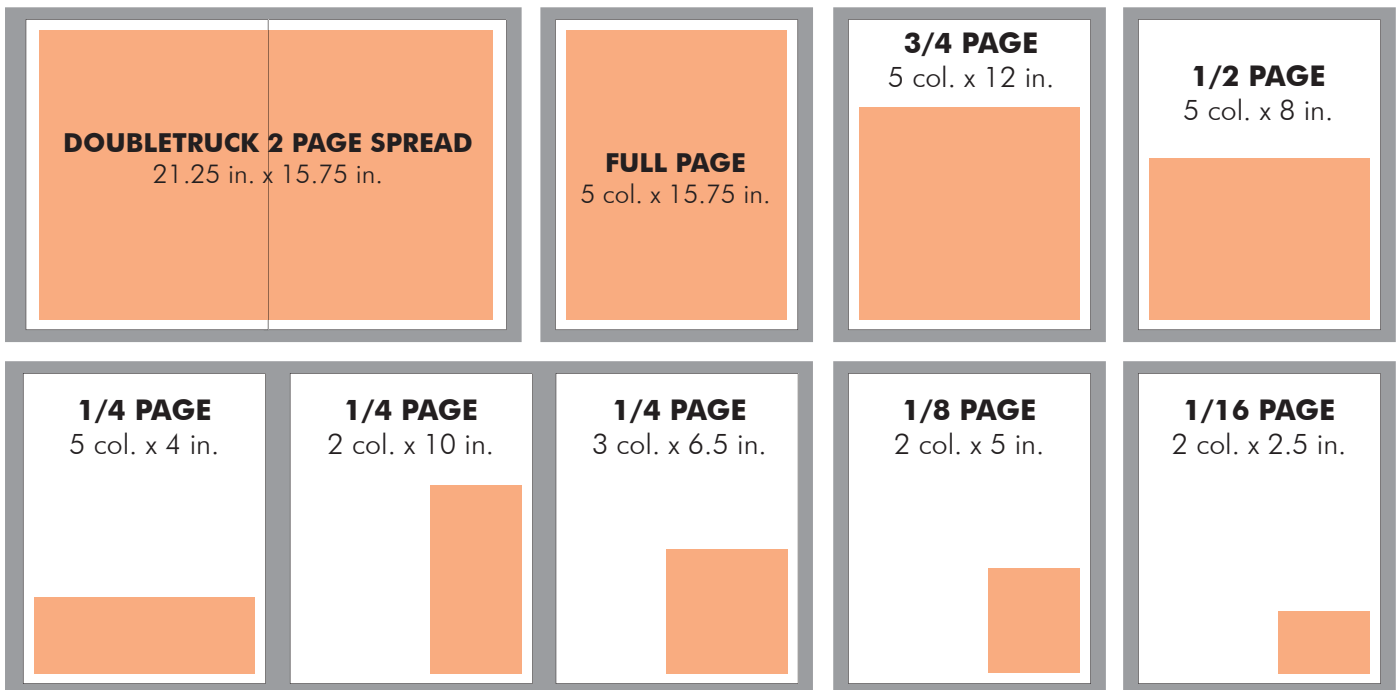

More Options

OBITUARIES

Full Obituary and Photo.....$40   Death Notices ..... FREE

CARDS OF THANKS

Thank You.....$10 for 50 words, 10¢ for each additional word

PROFESSIONAL DIRECTORY

Business Card Size Ad .....$10 per week, 3 month commitment required

Mechanical Requirements

Press Specifics.....Tabloid paper size, Printed offset, Goss SC Press

Page size .....5 Columns {10.25 inches} x 15.75 inches deep

Column width.....2 inches

Statewide 2x2 Ads

We can help you get your message out statewide with a 2 column x 2 inch ad in all or some of the state's newspapers.

It's an affordable way to reach your audience.

2x2 ADVERTISING RATES

Northeast or Southeast Region..... $250
Northwest or Southwest Region $150
89 Newspapers Statewide $700

CALL YOUR LOCAL SALES REPRESENTATIVE FOR MORE INFORMATION.